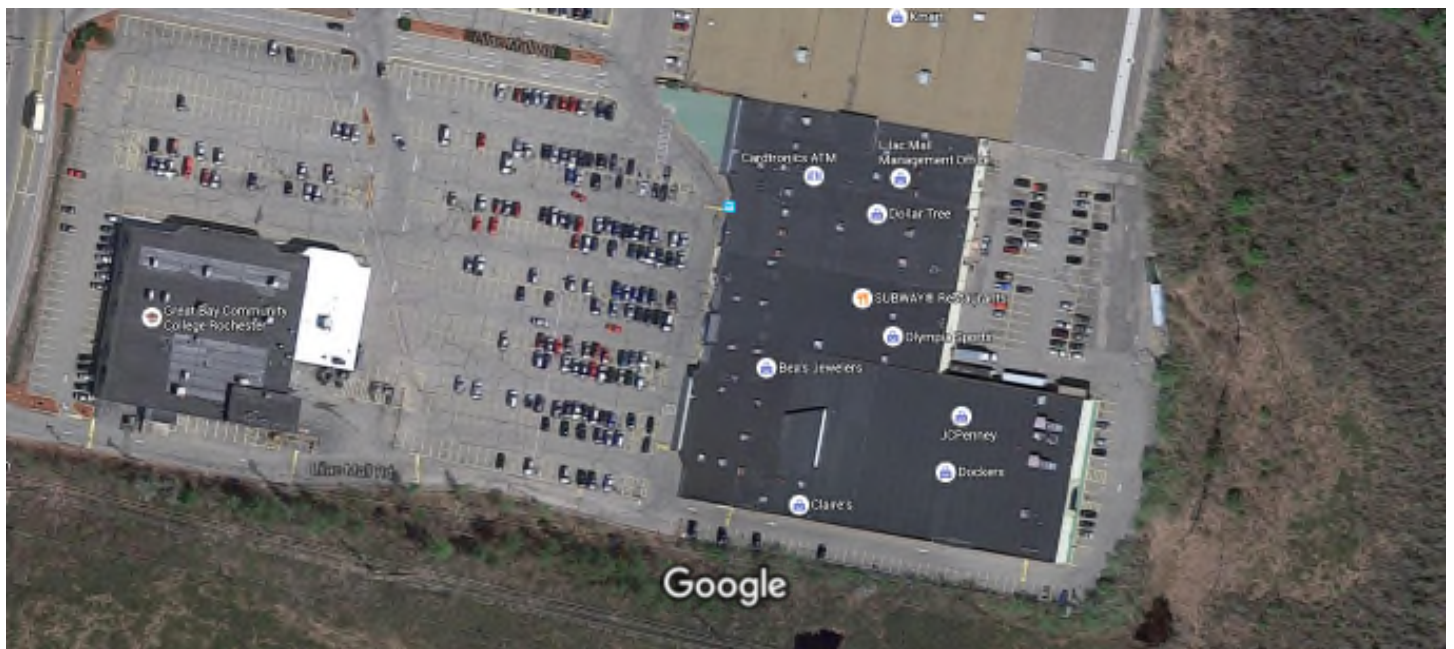

Google Maps Rochester Recreation Arena 150 Wakefield St. Rochester NH 03867

Imagery ©2015 Google, Map data ©2015 Google 100 ft